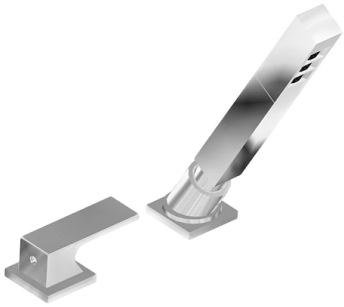

# G-11255-LM55B

Incanto Collection

Deck-Mounted Handshower & Diverter Set

**GRAFF**<sup>®</sup>  
CUTTING EDGE DESIGN

## Product Features

- Matches G-11250-LM55B Roman tub set
- 1 11/32" hole cutout (x2)